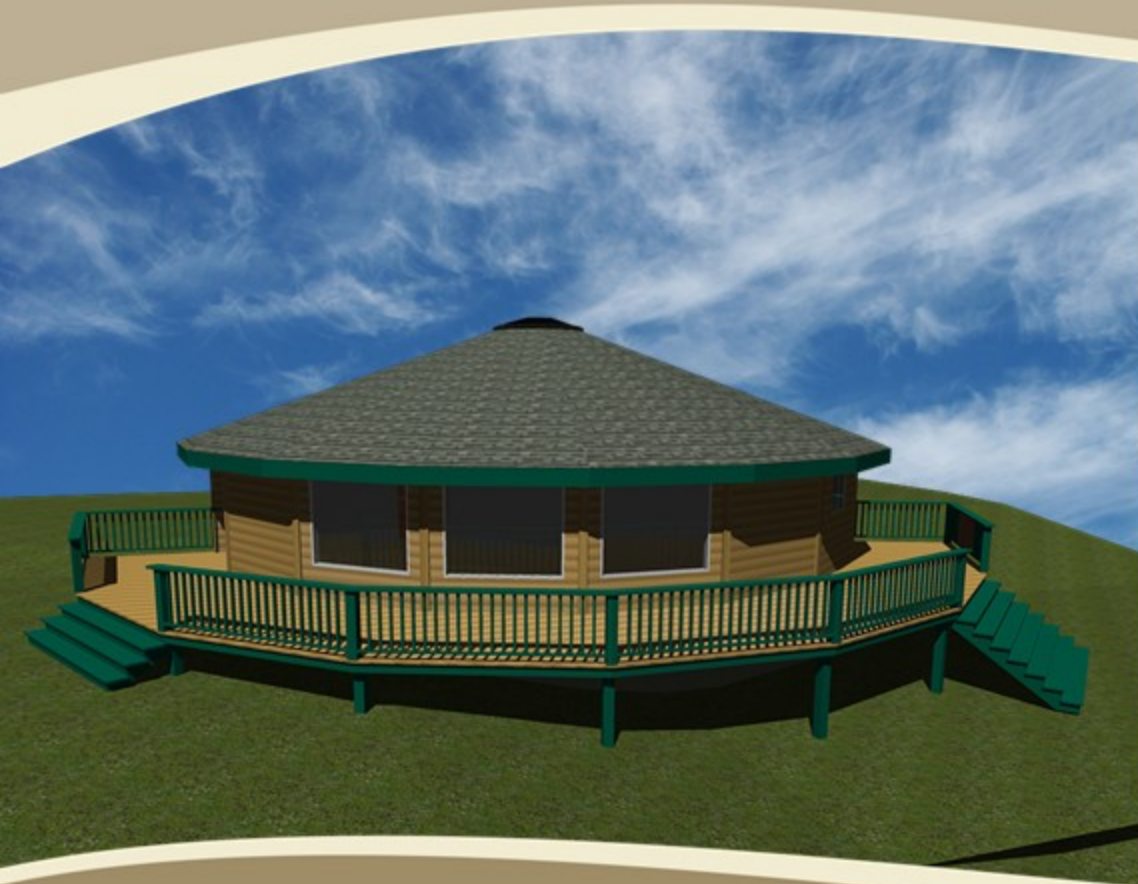

# Unique Inspired Living...

With almost half its circumference encircled by deck, this design highlights the beauty of the outdoors.

## The Applegate Series

#9

### Model Description:

45' Diameter

1536 Square Feet Living Area

3 bedroom, 2 bath

### Features:

6' Triple Dome Clear Non-Operable Skylight

Energy Efficient Insulation

- R25 in Floors & R34 in Ceilings

Western Red Cedar Siding & Interior Ceilings

GAF Timberline Natural Shadow Lifetime Shingles