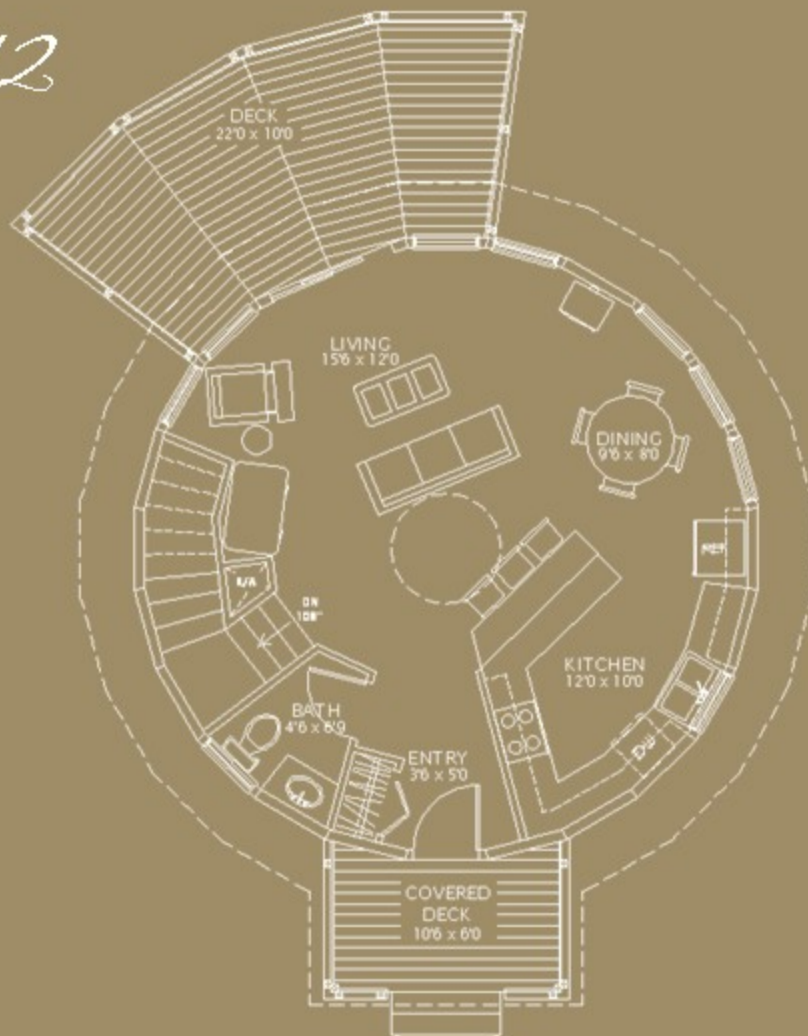

Unique Inspired Living...

This two-story home has the living space on the upper level to maximize the possible views.

The Columbia Series

#12

Model Description:

29' Diameter Two Story
1280 Square Feet Living Area
2 bedroom, 1 1/2 bath