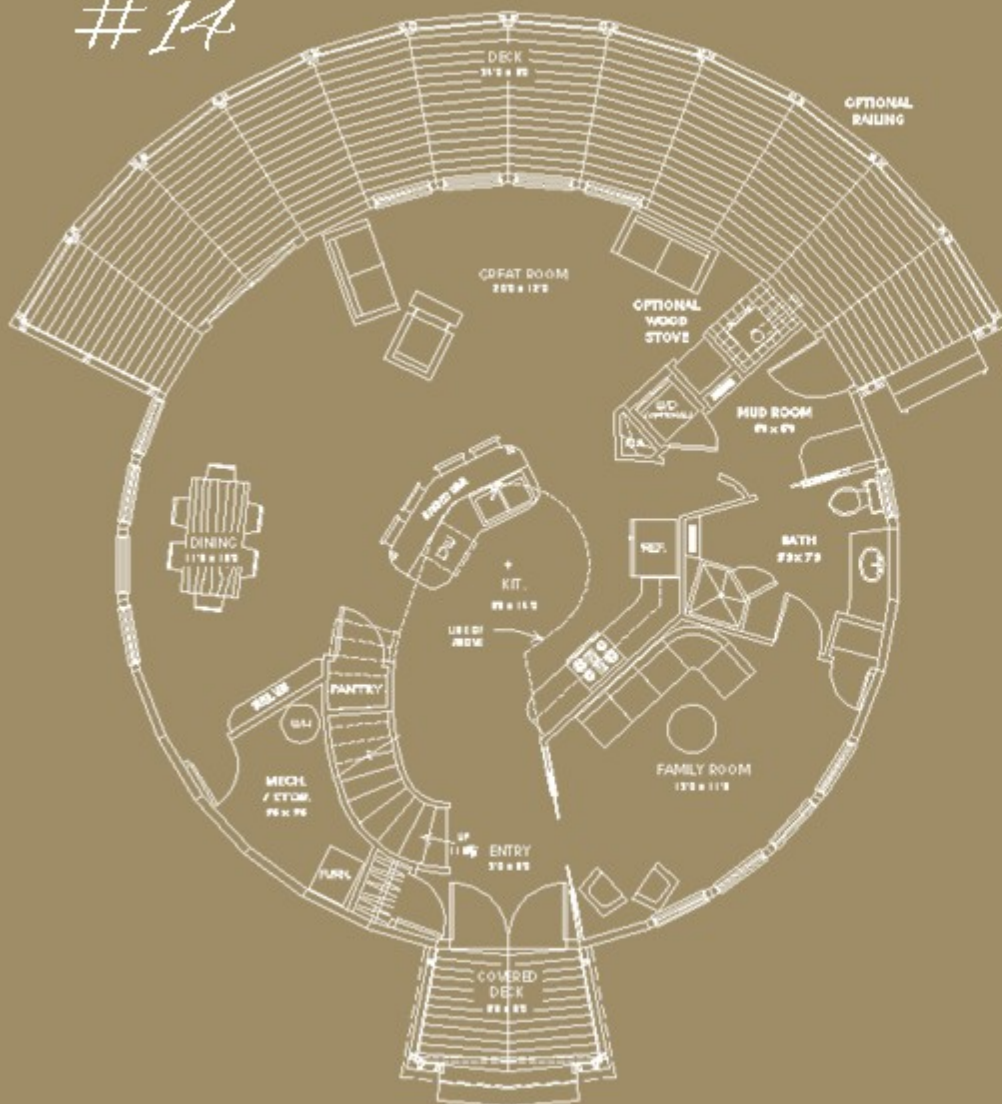

Unique Inspired Living...

This home features a lot of square footage to spread out, including a wrap around deck on both levels for easy entertaining.

The Columbia Series #14

Property of Mindful Living

Model Description:

41' Diameter

2402 Square Feet Living Area

3 bedroom, 3 bath

www.MindfulLivingHome.com

MINDFUL LIVING