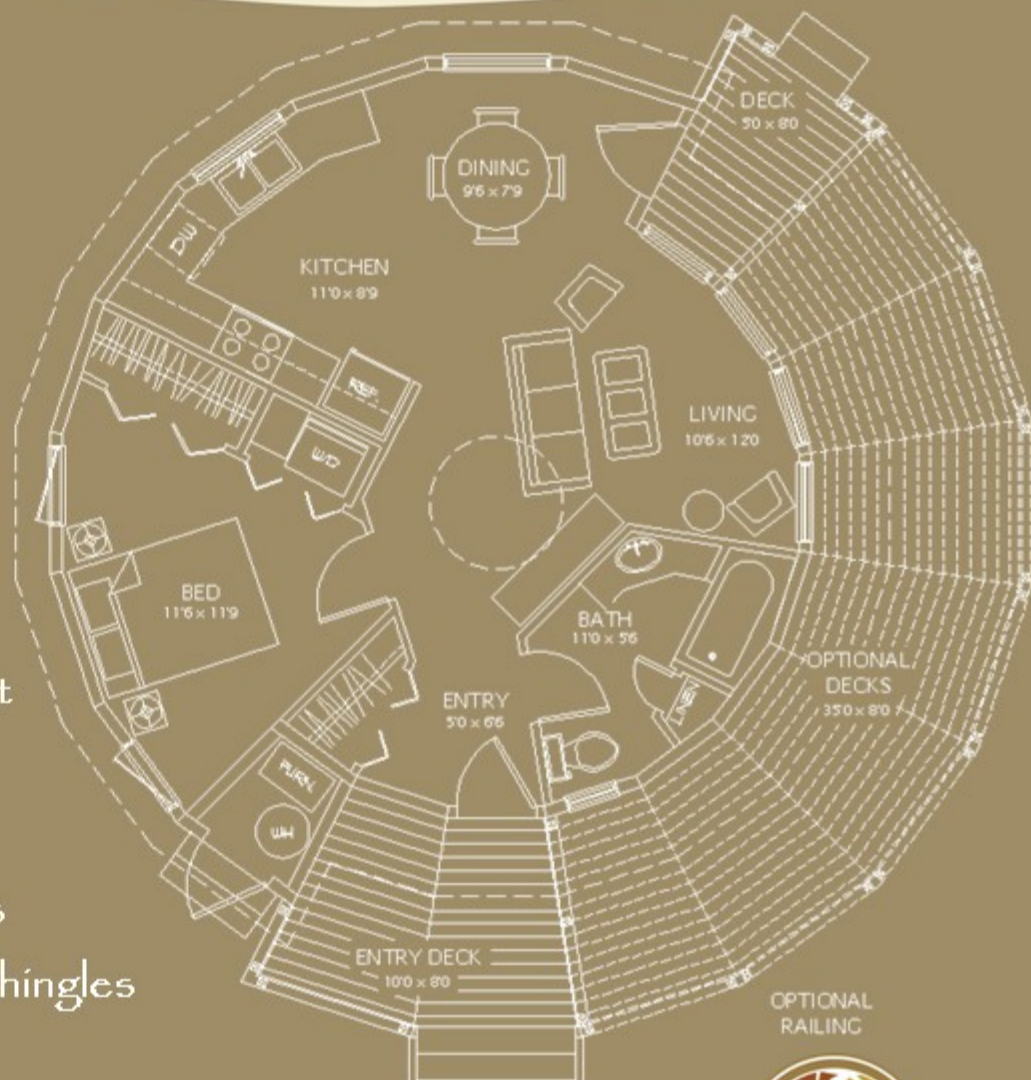

### Model Description:

24'/34' Diameter Expanded Radius

669 Square Feet Living Area

1 bedroom, 1 bath

### Features:

5' Triple Dome Clear Non-Operable Skylight

Energy Efficient Insulation

- R25 in Floors & R34 in Ceilings

Western Red Cedar Siding & Interior Ceilings

GAF Timberline Natural Shadow Lifetime Shingles

Optional Western Red Cedar Deck Package

MINDFUL LIVING