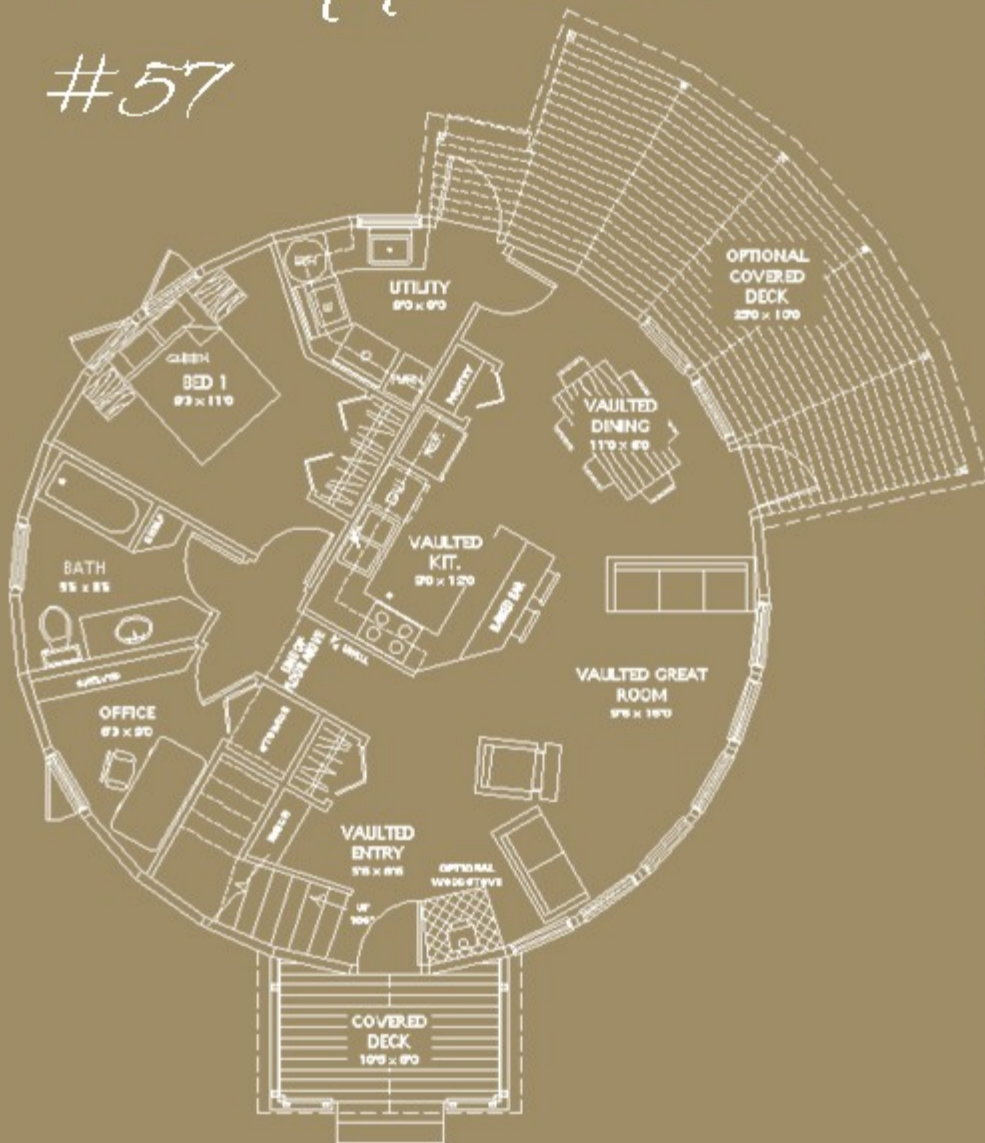

Unique Inspired Living...

With a vaulted ceiling and a private master suite in the loft area, this home has it all. Open living, kitchen and dining area that takes advantage of the central skylight.

The Umpqua Series

#57

Model Description:

36' Diameter With Loft

1433 Square Feet Living Area

2 bedroom, 2 bath