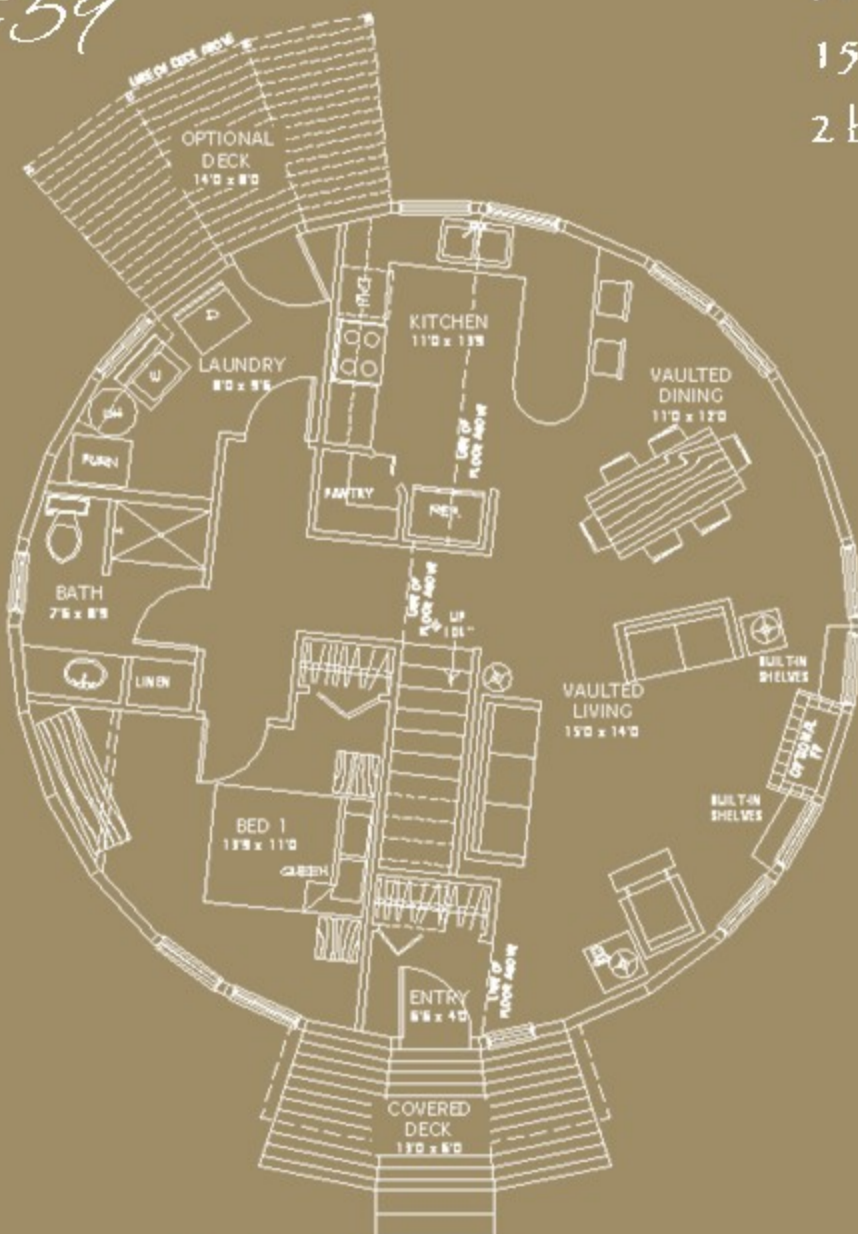

# Unique Inspired Living...

The tall walls and large windows of this design emphasize its airiness, as does the loft that opens to below.

## The Umpqua Series #59

Model Description:  
36' Diameter Tall Walls with Loft  
1548 Square Feet Living Area  
2 bedroom, 2 bath